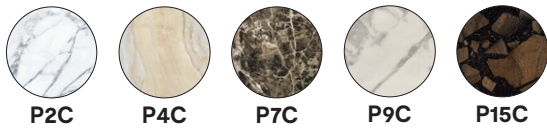

# Sunshine **new**

design by  
Archirivolto

METAL

CERAMIC

WOOD